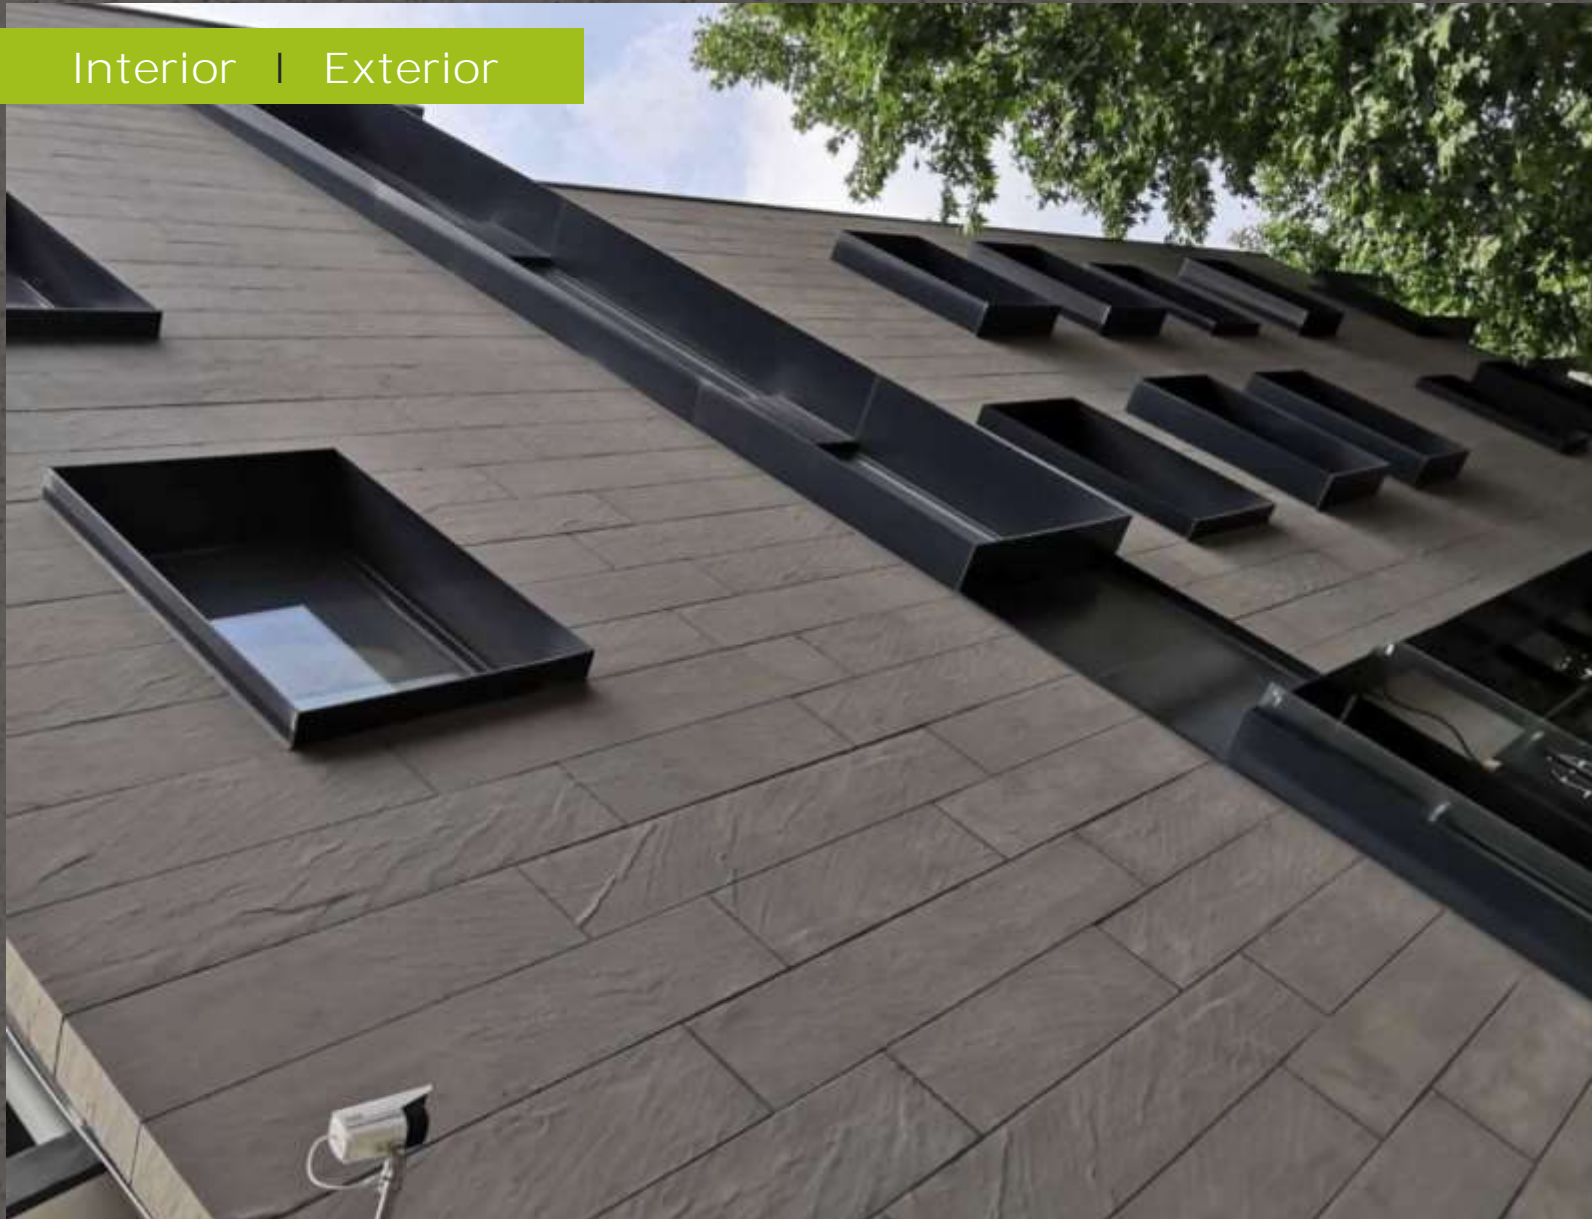

Interior | Exterior