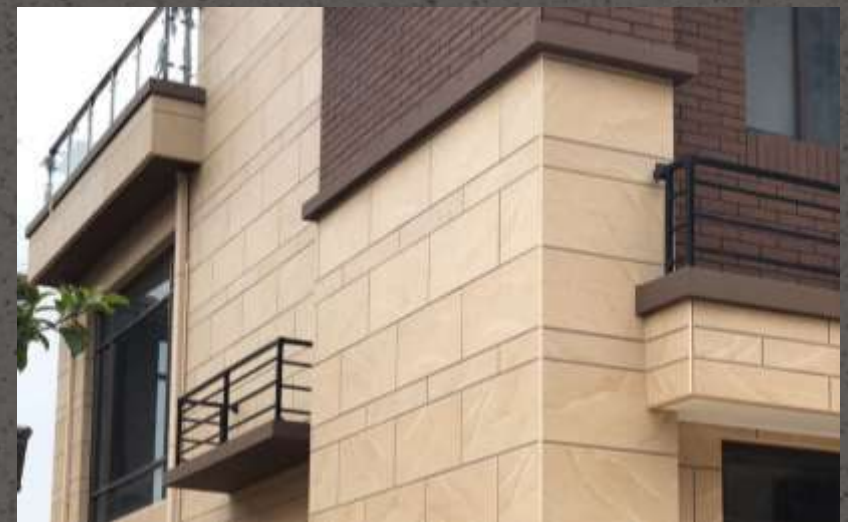

Interior | Exterior